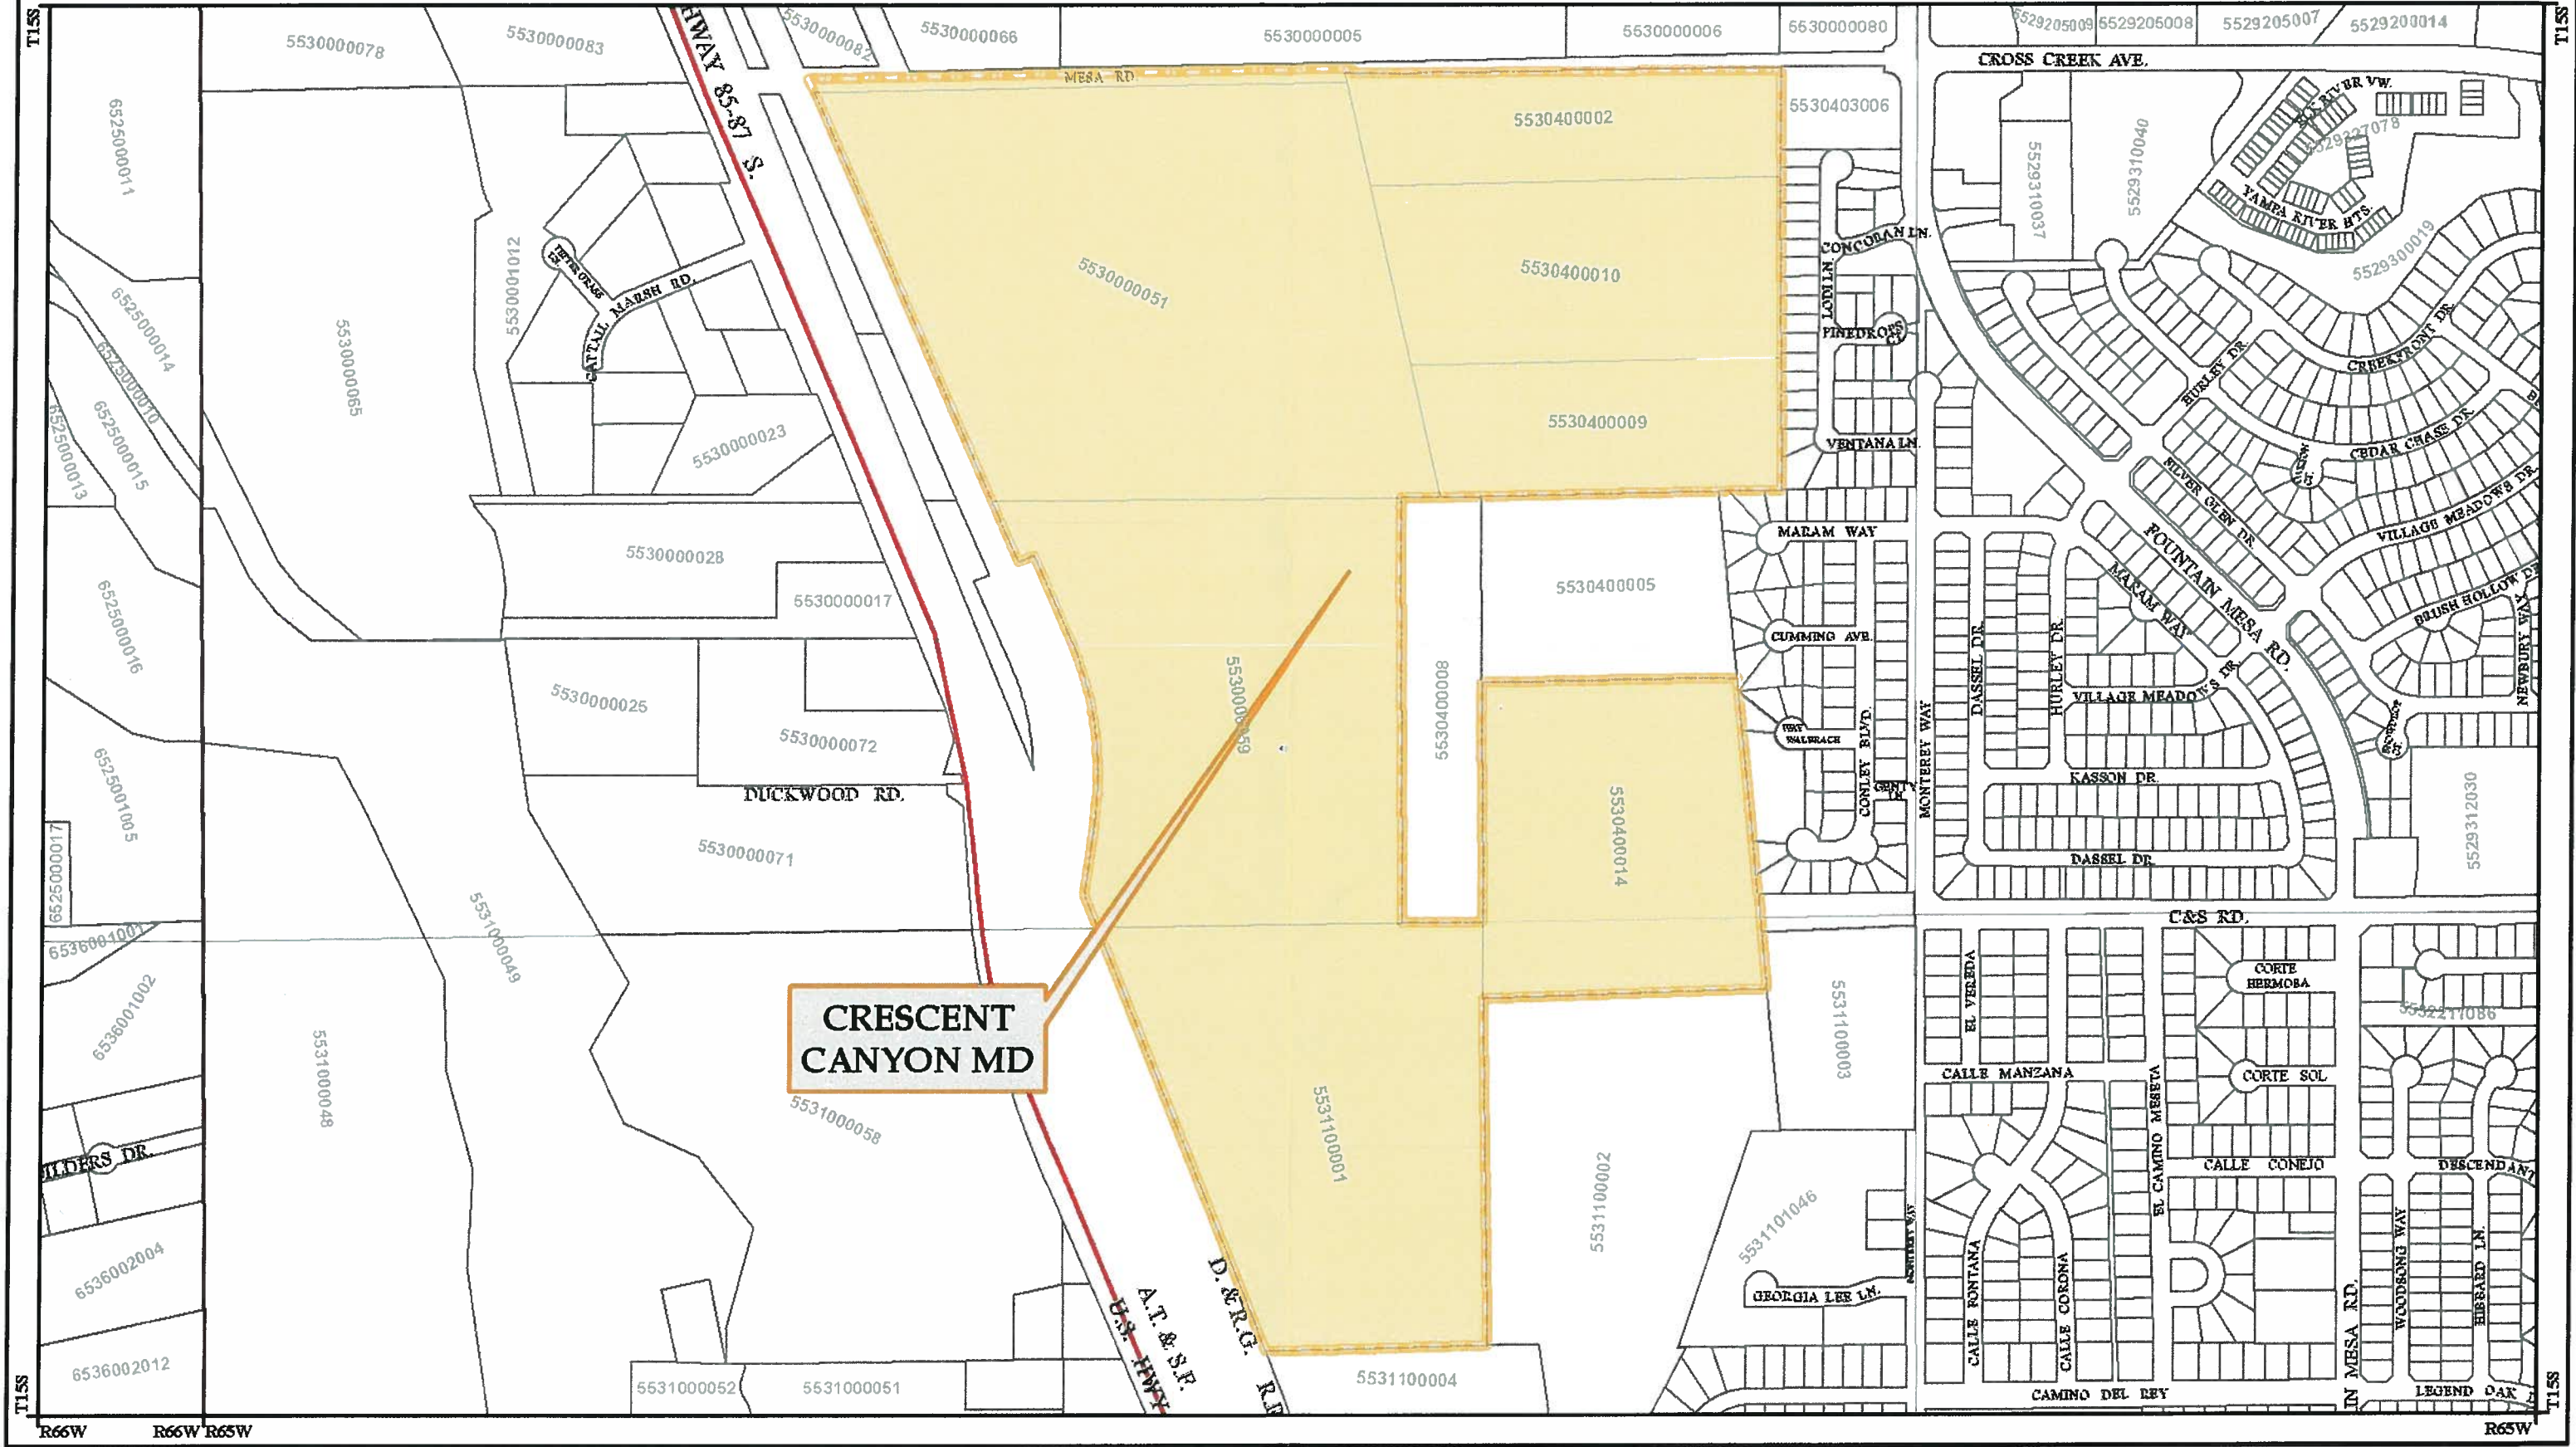

CRESCENT CANYON MD

1 inch equals 481.96 feet

District Taxation Boundary

August 2009

CRESCENT CANYON MD

R66W R66W R65W

R65W